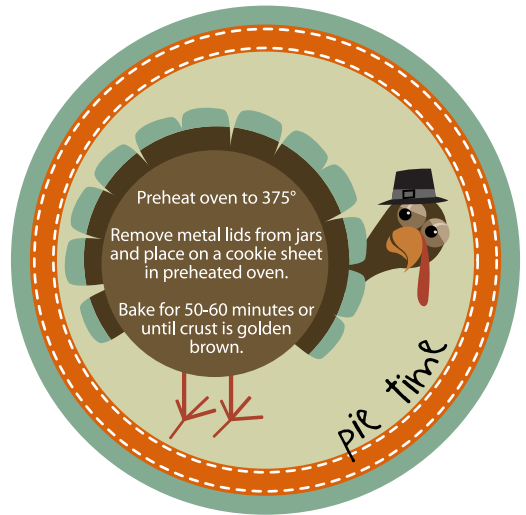

## Eye Spy a Mini Pie

Instructions: Print on heavy card stock paper.  
Punch using a 2.5 inch punch OR cut out tags.  
Use as jar toppers for mini pies!