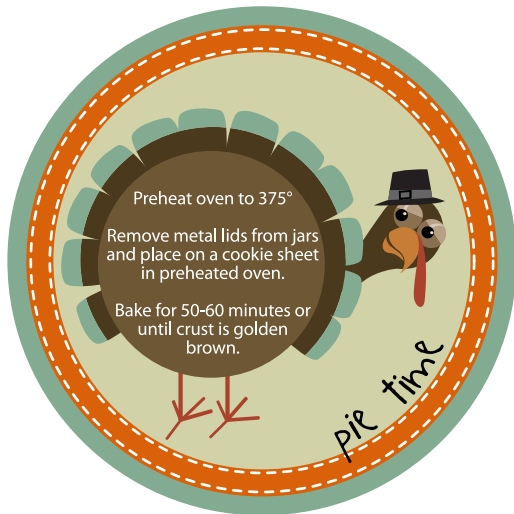

## Eye Spy a Mini Pie

Instructions: Print on heavy card stock paper.  
Punch using a 2.5 inch punch OR cut out tags.  
Use as jar toppers for mini pies!